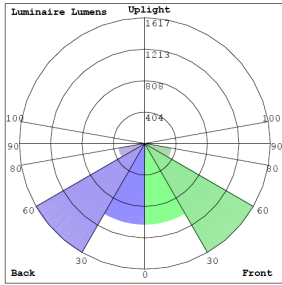

Lighting:

- Dimming: 0~10V Dimmable
- Optic Lens Type: III
- Cord type: 13" #18 AWG stranded wires
- Multi-CCT Power - The Switch is on the Bottom of the Fixture
- Color temperature: 3000K/4000K/5000K/5700K
- Total Lumens: 6500LM Max
- Multi CCT: Selectable Wattages & CCTs
- Color Rendering Index: ≥ 82
- Beam Angle: 120°X 90°

Phone: (877) 805-2252 | Fax: (877) 805-2252
www.westgatemfg.com |

Photometrics: LFX-MD-15-50W-MCTP-KN-BK

BUG Rating: B3-U0-G1

Area 45'x 155' Mounting Height: 20'

Other Views:

Side View

Front View

Back View