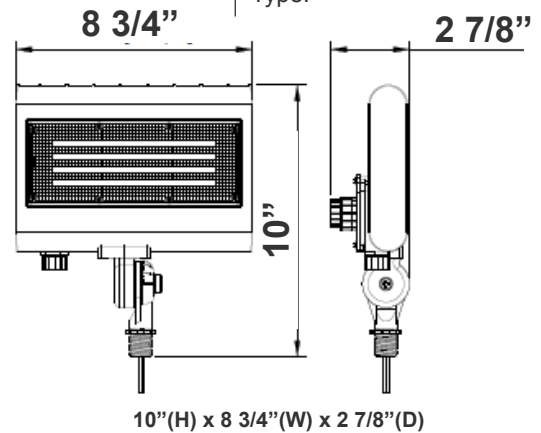

Features

- DLC Premium & LED High-Lumen Floor lights
- Solid State Lighting Technology for Long Life
- No Maintenance Needed and High-Efficiency
- 70,000 Hours Rated Life
- 7-Year Warranty
- Optic Lens Type: III
- Multi-CCT Power - The Switch is on the Bottom of the Fixture

Technical Specifications

Electrical:

- Voltage: 120~277V AC/50~60 Hz
- Wattage: 15W/20W/30W/50W
- Power Factor: >0.9
- Efficacy: 130 LPW

Mechanical:

- Die-cast Aluminum Housing with Powder Coat Finish (Dark Bronze and White Finish)
- LED: Lumileds Luxeon 2835 High Flux LED
- Solid State Lighting technology for long life, no Maintenance needed and High-Efficiency
- High Conductive Aluminum LED Board
- 90° Adjustable 1/2" Knuckle Mount
- IP Rating: IP65
- Operating Temperature: -40°F to 104°F
- Suitable for Wet Locations

Lighting:

- Dimming: 0~10V Dimmable
- Optic Lens Type: III
- Cord type: 13" #18 AWG stranded wires
- Multi-CCT Power - The Switch is on the Bottom of the Fixture
- Color temperature: 3000K/4000K/5000K/5700K
- Total Lumens: 6500LM Max
- Multi CCT: Selectable Wattages & CCTs
- Color Rendering Index: ≥ 82
- Beam Angle: 120°X 90°

Applications:

- Ideal for general site lighting, alleys, loading docks, doorway, pathway and parking areas.
- Replace existing HID flood lights/ wall packs

Other Models:

- 50W | 6350LM | LFX-MD-15-50W-MCTP-KN • 50W | 6350LM | LFX-MD-15-50W-MCTP-KN-WH • 50W | 6350LM | LFX-MD-15-50W-MCTP-KN-SV

Phone: (877) 805-2252 | Fax: (877) 805-2252
www.westgatemfg.com |