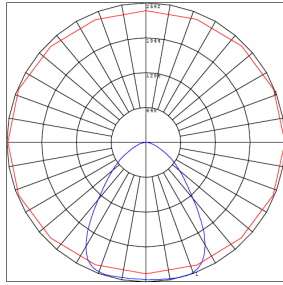

Phone: (877) 805-2252 | Fax: (877) 805-2252
www.westgatemfg.com |

Photometrics: LFX-MD-15-50W-MCTP-KN-BK

BUG Rating: B3-U0-G1

Area 45'x 155' Mounting Height: 20'

Other Views:

Side View

Front View

Back View