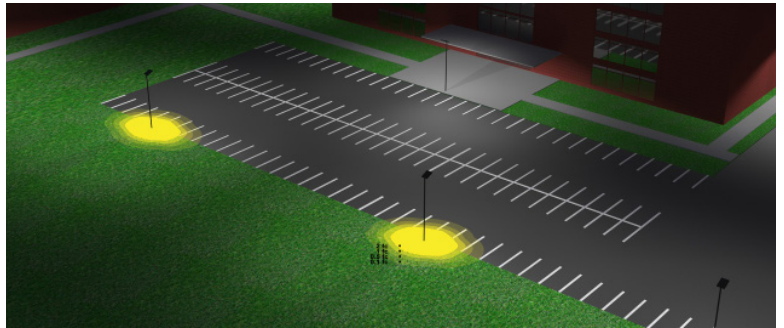

Area 45'x 155' Mounting Height: 20'

Other Views:

Performance Table: LFX-MD-15-50W-MCTP-KN-BK

MODEL NO.	Wattage	Voltage	Lumens	Color Temp.	BUG Rating	LPW
LFX-MD-15-50W-MCTP-KN-BK	15W	120~277V	1950LM	3000K 4000K 5000K 5700K	B3-U0-G1	130
	20W		2600LM			
	30W		3900LM			
	50W		6500LM